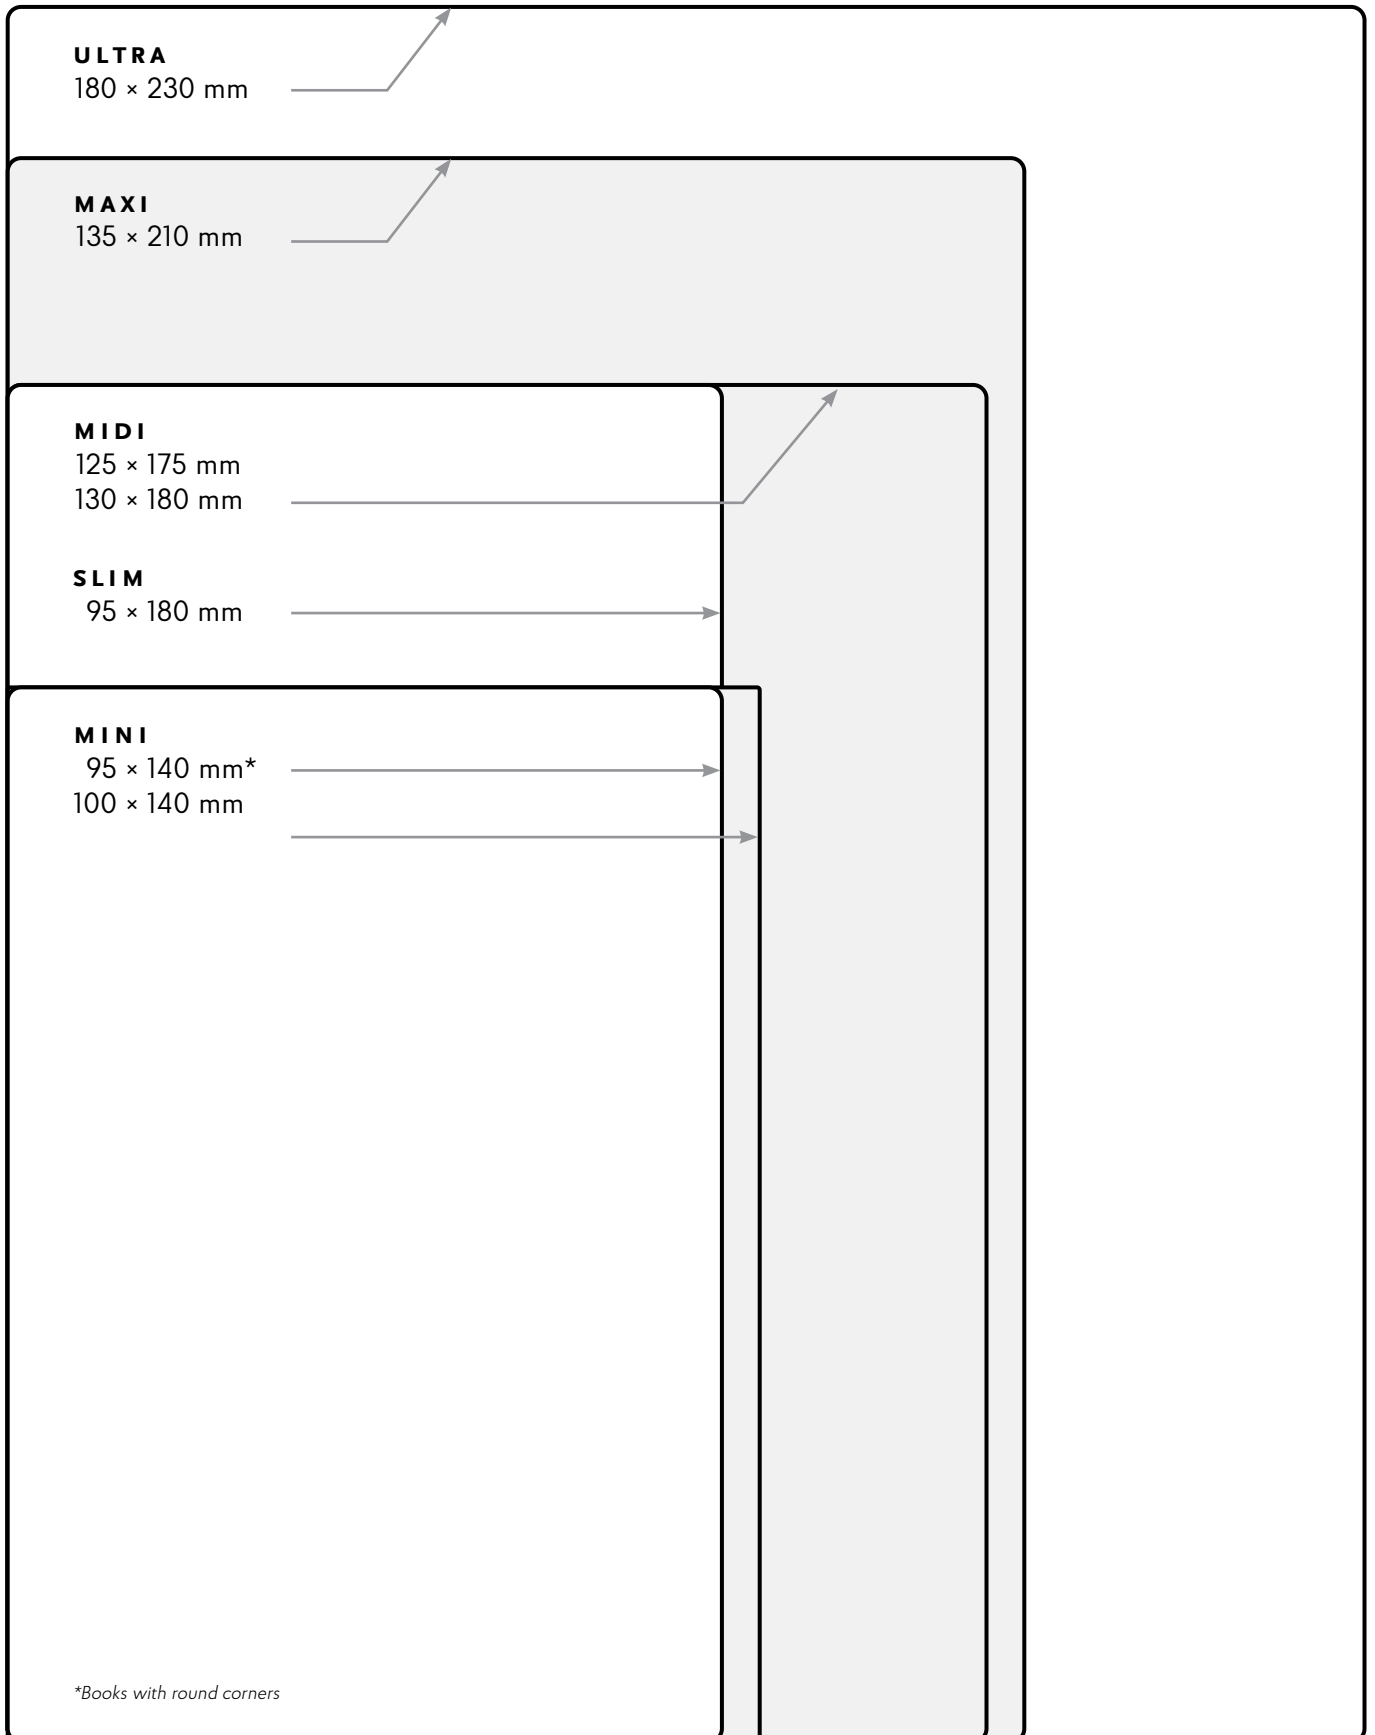

PLANNER SIGNAGE

for 5-Bin Mini or 4-Bin Convertible Face-Out

AD154

431 × 317 mm

Planner Signage

Format Comparison Chart

For comparison only; actual sizes may vary
Other formats not shown: grande

NOTES