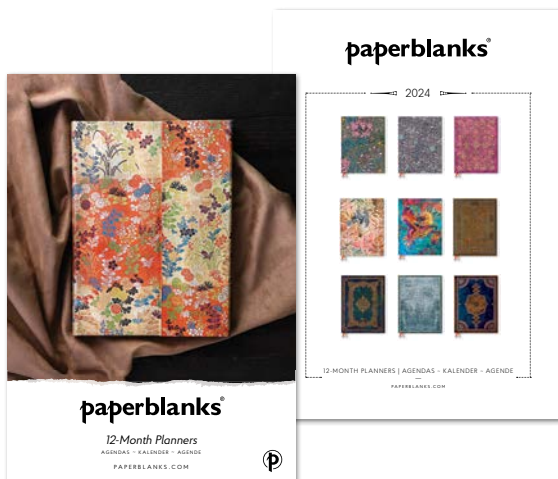

Paperblanks Planners, 2024 12 Months A2
420 × 594 mm
AD1789-3

Paperblanks Planners, 2024 12 Months A3
297 × 420 mm
AD1792-3