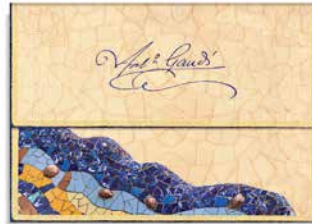

Gaudi, The Manuscript of Reus

Document Folder • 13" × 9 1/4"

978-1-4397-9859-1