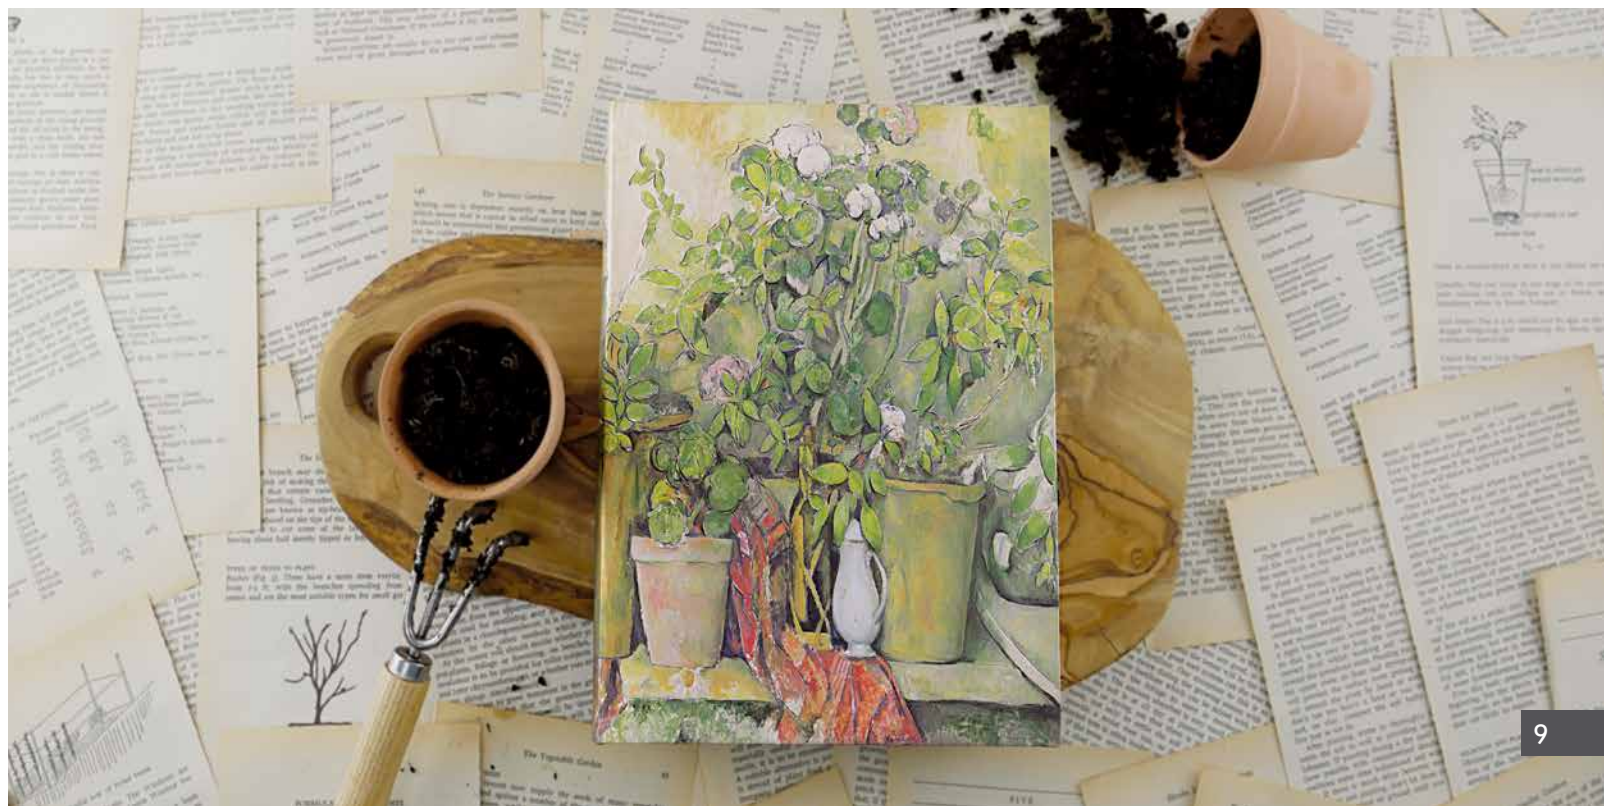

Canvas Bag • 15" x 15" x 3 1/2"

978-1-4397-9847-8