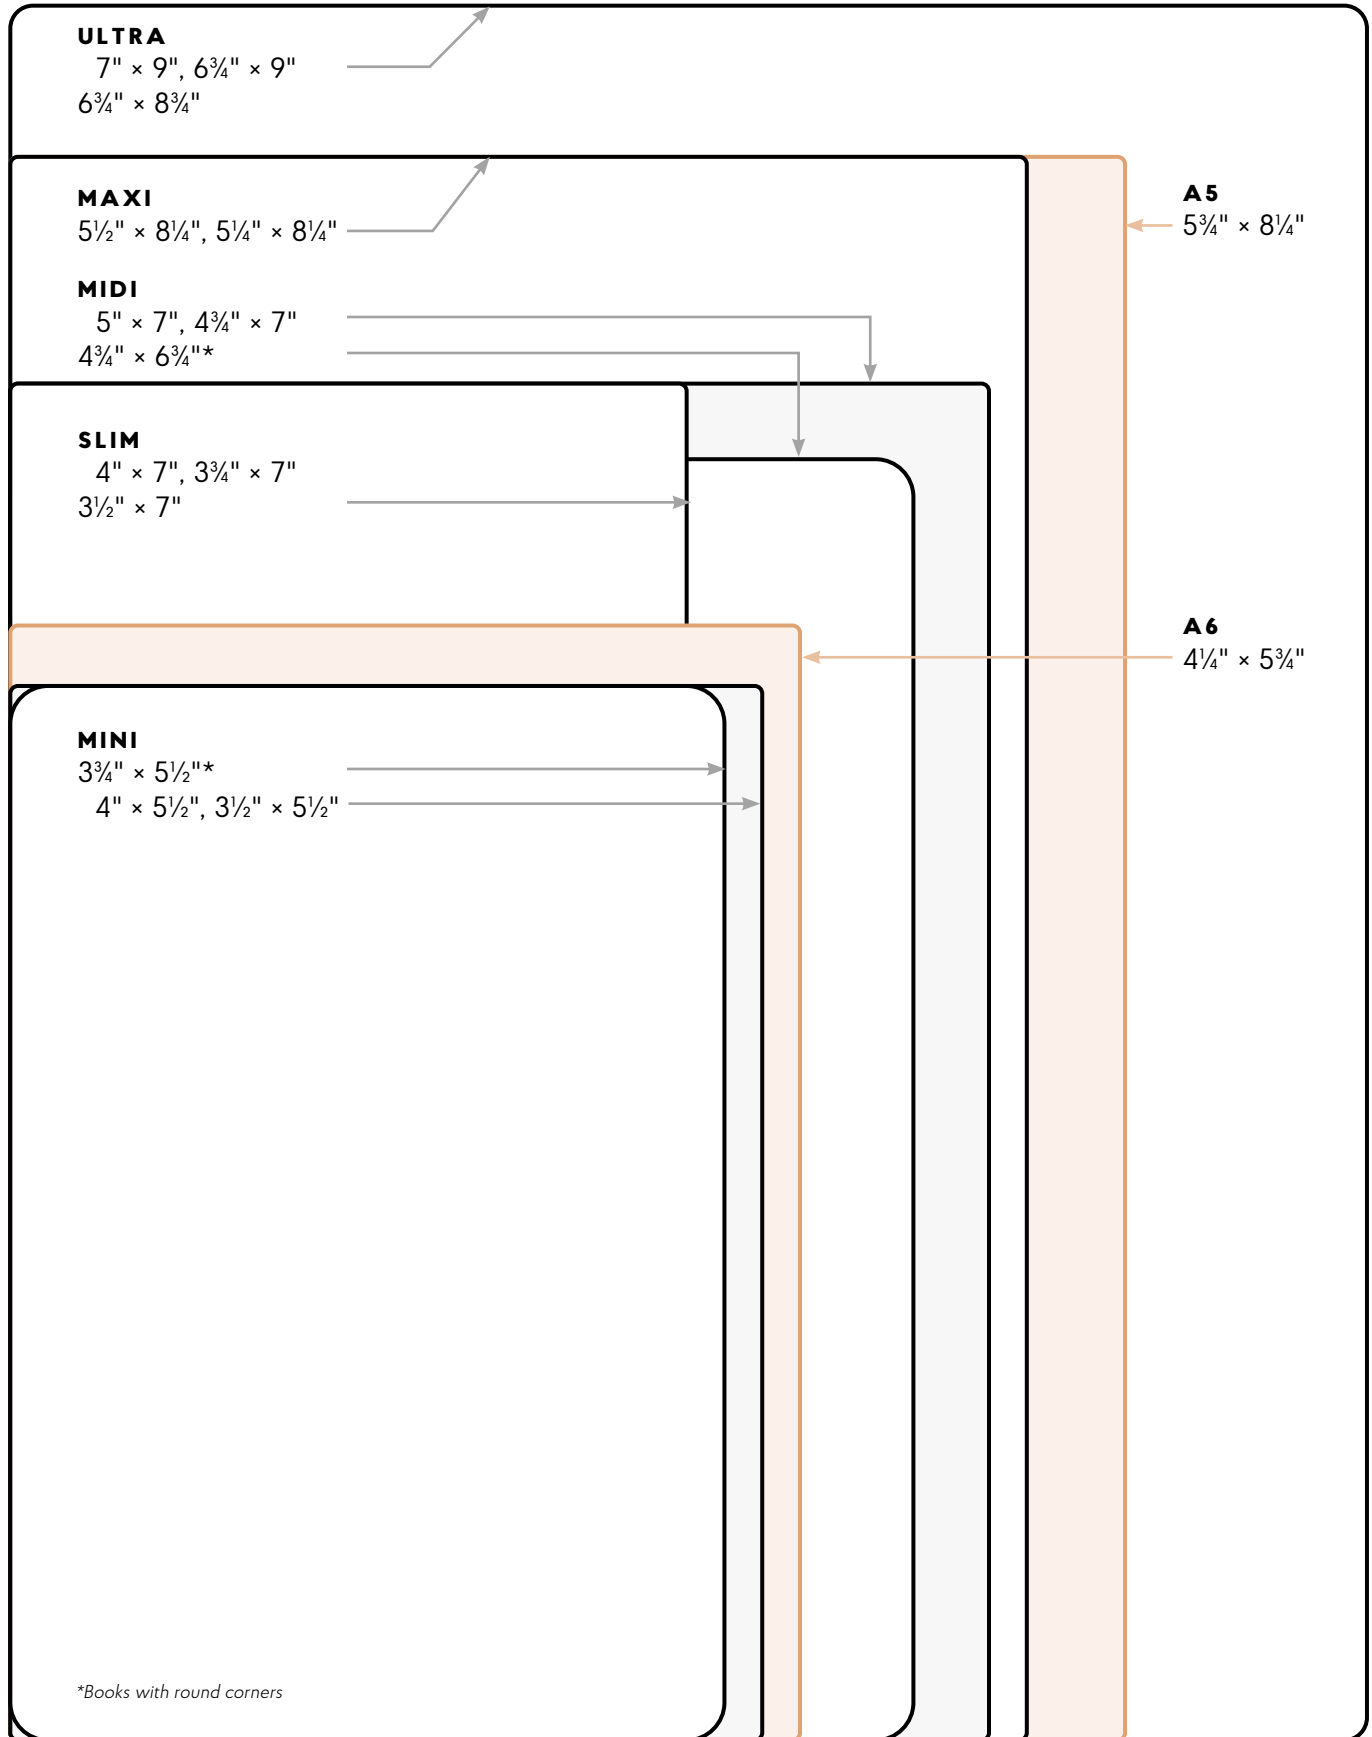

Black Moroccan

Grande • 8¼" x 11¼" • 120 gsm
 978-1-55156-843-0
 USD \$29.95, CAD \$34.95
 Unlined | 128 Pages 9  781551 568430

WRAP CLOSURE

Format Comparison Chart

For comparison only; actual sizes may vary
Other formats not shown: grande (8" x 11¹/₄") and guest book (8³/₄" x 7")