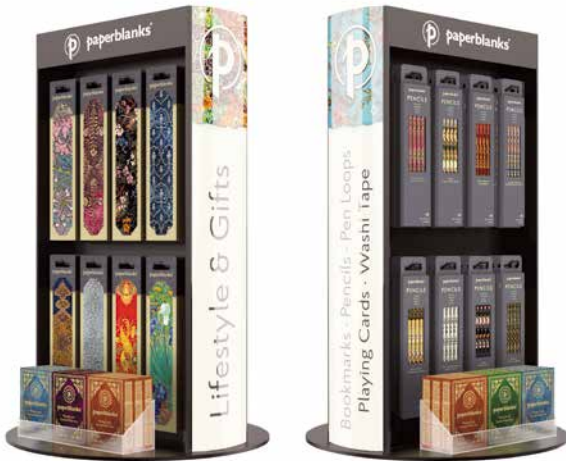

The Accessory Tier comes with customizable metal hooks that can be adapted to different packaging sizes and holds up to 75 bookmarks, 60 pen loops, and 36 wash tape packages within each section of the tier. With 4 sections to fill within the tier, you can customize each section based on your product preferences. The accessory tier can also fit the corrugated Accessory Display which holds 9 pencil cases or 15 playing card decks.

978-1-55156-880-5 7.1 lb

Turntable, 1½" H

978-1-55156-959-8 4.6 lb

ORDERING INFORMATION

Step 1: Choose a display and select the corresponding header and base.

Step 2: Select tiers to make up your customized display unit.
For our Floor Display, we recommend starting with the following tiers: 1 mini, 2 midi and 2 ultra.

Displays & Point of Sale Tools

ACRYLIC DISPLAYS

NEW

MULTI ACCESSORIES ACRYLIC DISPLAY

APPROXIMATELY 22" HIGH & 14" DIAMETER

The Multi Accessories Acrylic Display comes with 16 hooks. Each hook can hold up to 15 bookmarks or 8 packs of 4 pencils, with a maximum capacity of 240 bookmarks or 128 pencils. The insert pack for this countertop display must be ordered separately.