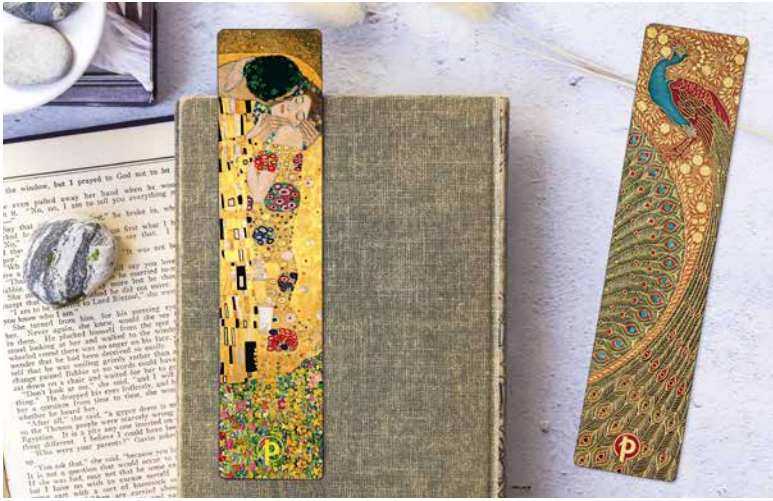

Vault of the
Milan Cathedral

978-1-4397-9960-4
USD \$8.95, CAD \$10.95

Celestial Magic/
Wild Flowers

978-1-4397-9961-1
USD \$8.95, CAD \$10.95

Bookmarks

- Dimensions: 1½" × 7¼"
- Double-sided designs
- Textured printing on 700 gsm paper
- Rounded edges