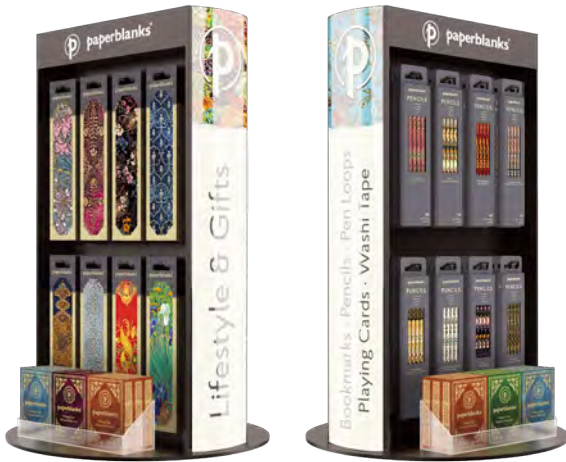

WINDOW DISPLAY STICKER

Paperblanks Sold Here Sticker

150 × 50 mm

978-1-4087-3540-4 (AD055)

9 781408 735404

Displays & Point of Sale Tools

Our displays are an attractive and flexible way to showcase your selection of Paperblanks products. These sturdy and practical displays are free when ordered filled.

BLACK ACCESSORIES ACRYLIC DISPLAY

APPROXIMATELY 563 MM HIGH & 360 MM DIAMETER

The Black Accessories Acrylic Display comes with 16 hooks. Each hook can hold up to 20 bookmarks or 6 packs of 4 pencils, with a maximum capacity of 320 bookmarks or 96 packs of 4 pencils. The insert pack for this countertop display must be ordered separately.