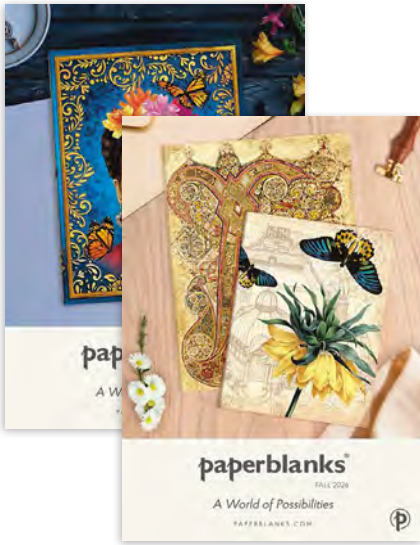

978-1-4087-6429-9 (DY1434)

9 781408 764299

Displays & Point of Sale Tools

CORRUGATED DISPLAYS

JIGSAW PUZZLE CORRUGATED FLOOR DISPLAY

430 × 1500 × 300 MM (W × H × D)

Holds 32 jigsaw puzzles

978-1-4087-6673-6 (DY1663)

9 781408 766736

Displays & Point of Sale Tools

DOUBLE-SIDED POSTERS

Promote your selection of Paperblanks products with minimum fuss and maximum style. Our double-sided posters elegantly illustrate the beauty of our designs and are easy to view from both sides. Available in two size options, these eye-catching posters are both versatile and functional.