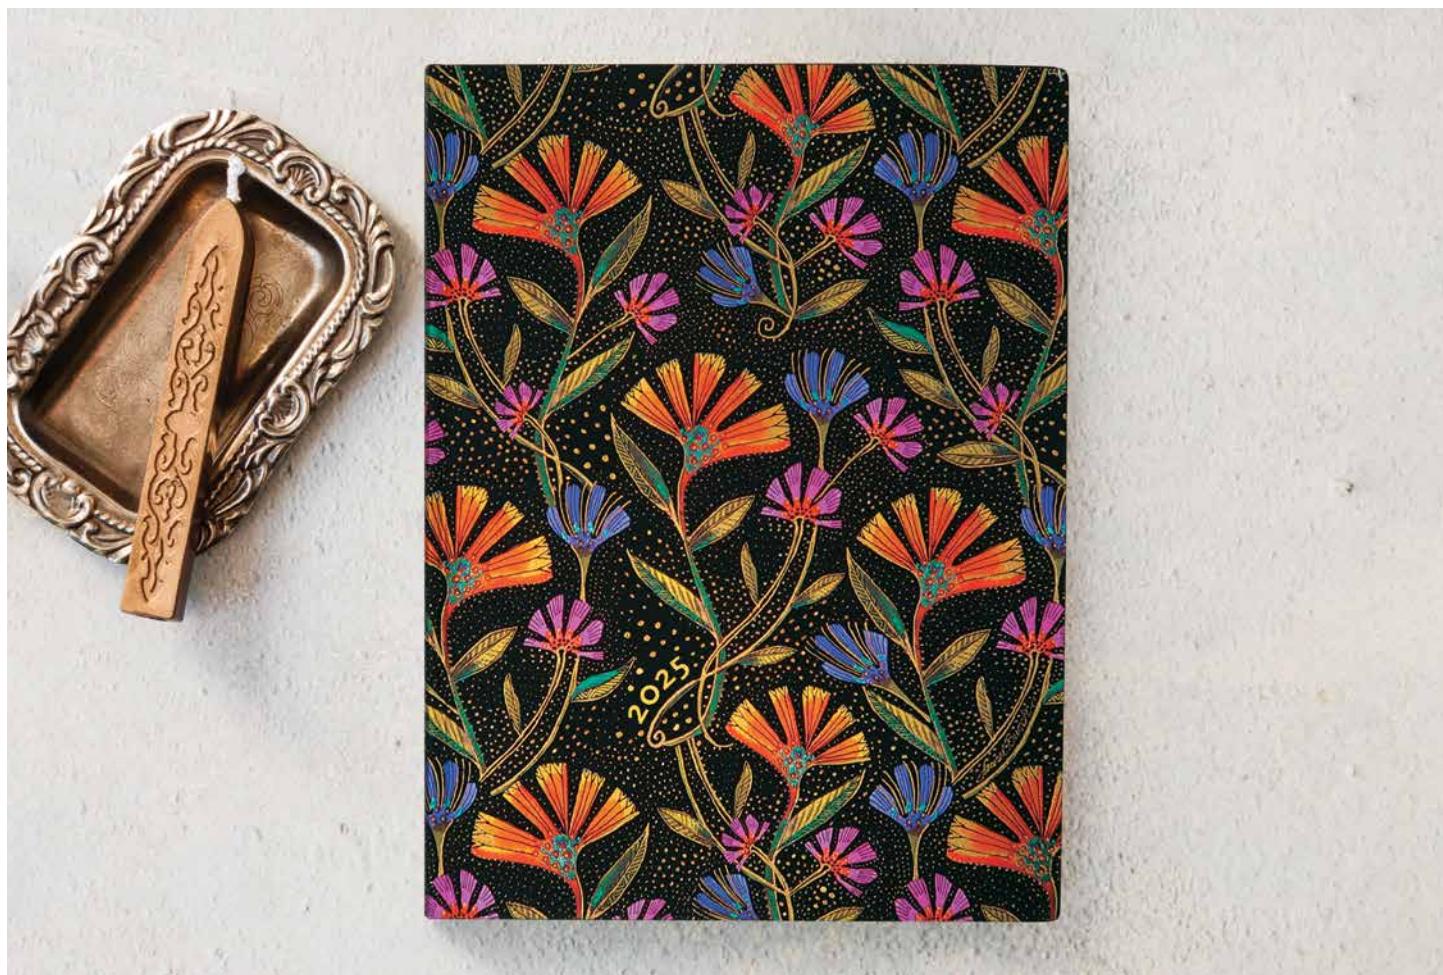

DAY-AT-A-TIME		9 781408 755686
NA	\$26.95	

NEW

2025 Firebird

4 3/4" x 6 3/4" • 80 gsm • 432 Pages

DAY-AT-A-TIME		9 781408 755679
NA	\$26.95	

SLIM WEEK-AT-A-TIME FORMAT

NEW

2025 Porto