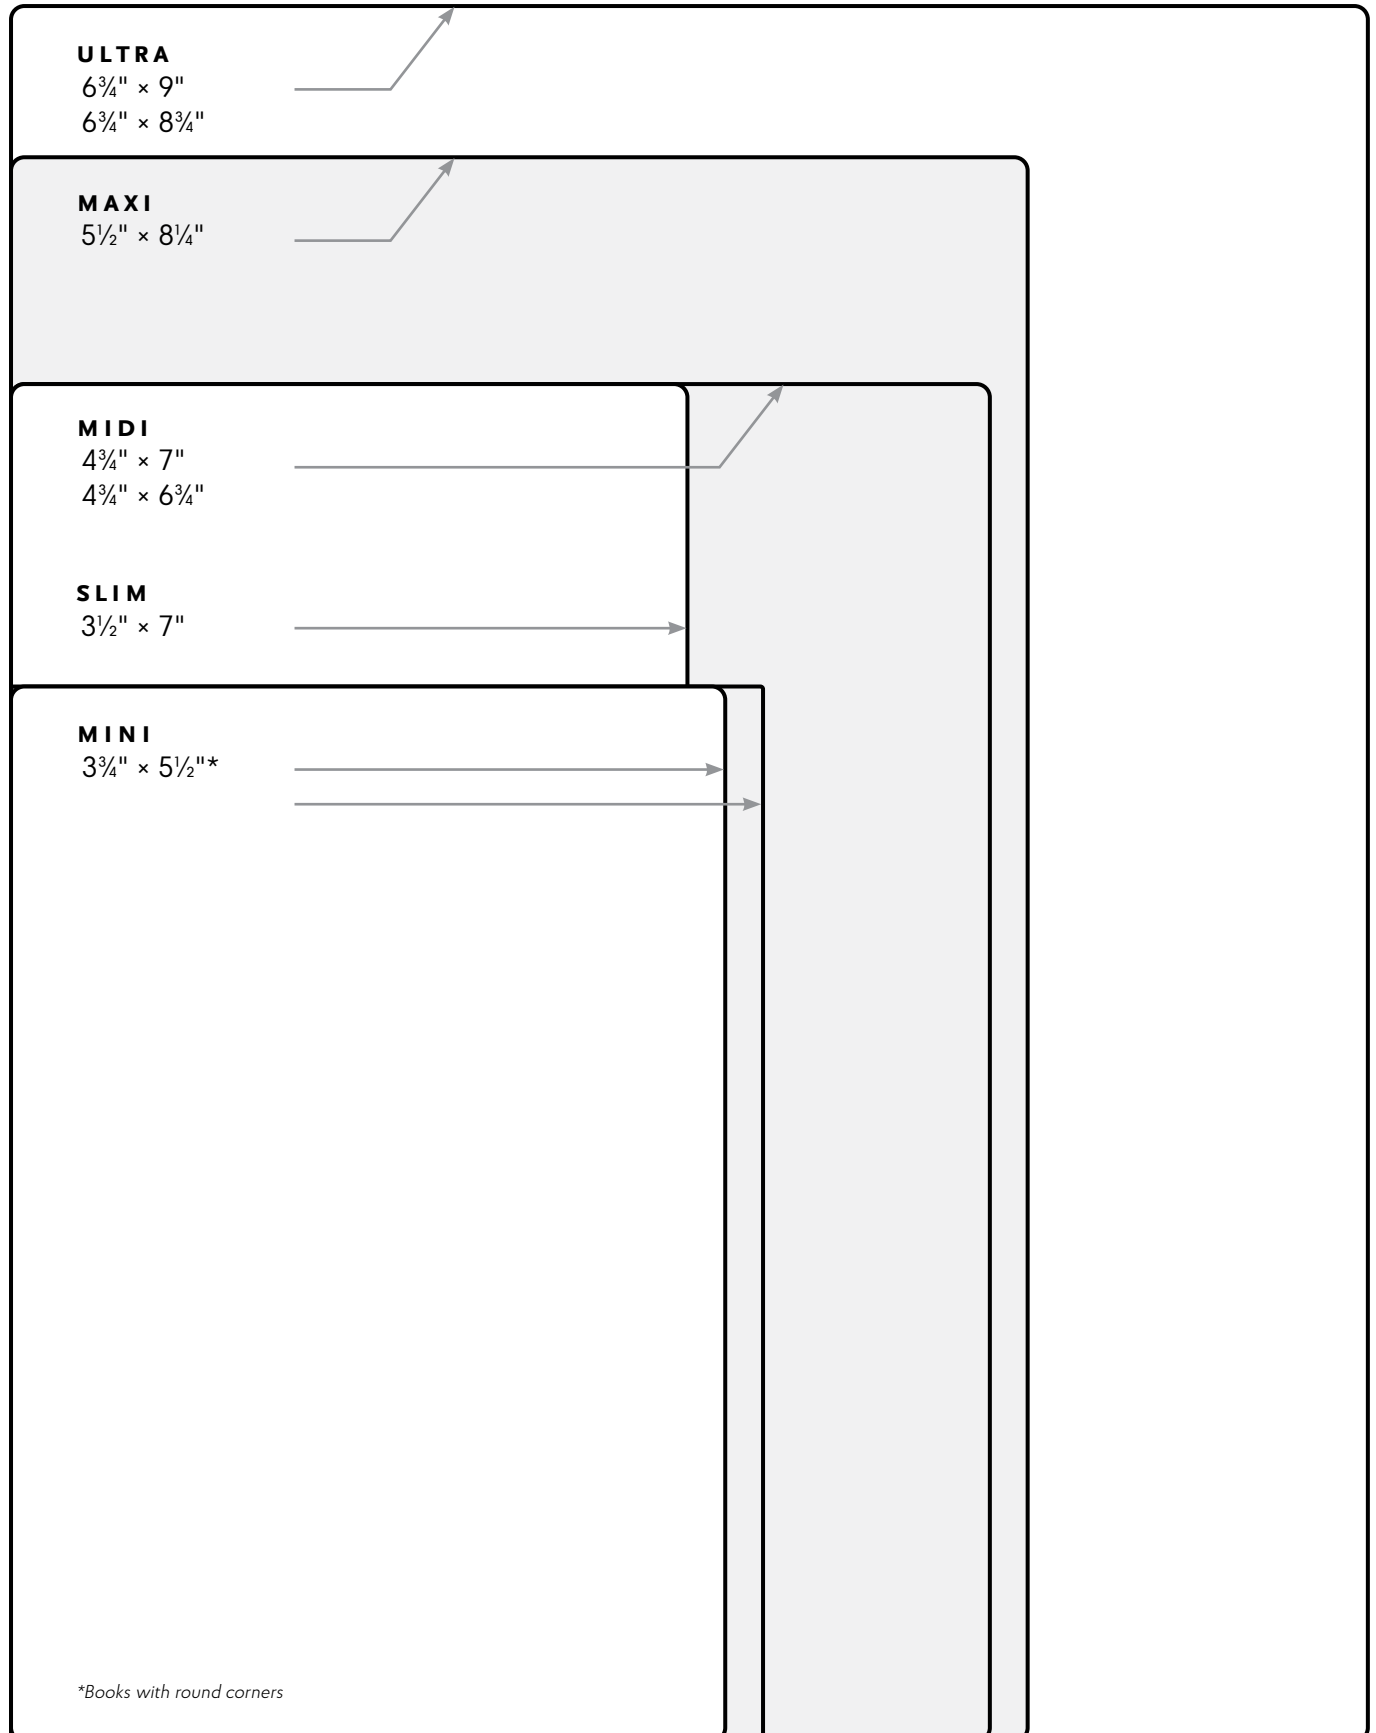

Year planner

INTERNATIONAL DIALING CODES

COUNTRY	INT. IN (Area Code)	INT. IN (Country Code)	EMERG. NUMBER	COUNTRY	INT. OUT (Area Code)	INT. OUT (Country Code)	EMERG. NUMBER
Algeria	00	213	17	Korea (South)	00	82	995
Argentina	00	54	101	Latvia	00	371	112
Australia	0011	61	0000	Lithuania	00	370	112
Austria	00	43	112	Luxembourg	00	352	112
Belgium	00	32	112	Macedonia	00	389	112
Bermuda	011	1441	911	Malaysia	00	60	999
Bhutan	00	975	100	Malta	00	356	112
Brazil	00	55	190	Mexico	00	52	066
Bulgaria	00	359	112	Morocco	00	212	19
Canada	011	1	911	Netherlands	00	31	112
Chile	00	56	112	New Zealand	00	64	111
China	00	86	110	Norway	00	47	112
Colombia	0000*	57	112	Pakistan	00	92	15
Costa Rica	00	506	911	Poland	00	48	112
Croatia	00	385	112	Portugal	00	351	112
Cuba	119	53	106	Philippines	00	63	102
Czech Republic	00	420	112	Poland	00	48	112
Denmark	00	45	112	Portugal	00	351	112
Dominican Rep.	011	1809	911	Puerto Rico	011	1787*	911
Ecuador	00	593	911	Qatar	00	974	995
Egypt	00	20	102	Romania	00	40	112
Estonia	00	372	112	Russia	810	7	112
Finland	00*	358	112	Saudi Arabia	00	966	995
France	00	33	112	Slovakia	00	421	112
Georgia	00	995	112	Slovenia	00	386	112
Germany	00	49	112	South Africa	00	27	9011
Greece	00	30	112	Spain	00	34	112
Guatemala	00	502	110	Sweden	00	46	112
Honduras	00	504	199	Switzerland	00	41	112
Hungary	00	36	112	Taiwan	00	86	112
Iceland	00	354	112	Thailand	001	66	991
India	00	91	100	Tanzania	00	255	197
Iran	00	98	100	Taiwan	00	86	112
Ireland (Republic)	00	353	112	U.A.E.	00	971	999
Israel	00*	972	100	Ukraine	00	380	112
Italy	00	39	112	United Kingdom	00	44	112
Jamaica	011	1876	119	United States	011	1	911
Japan	010	81	100	Uruguay	00	598	911
Jordan	00	960	911	Venezuela	00	58	971

*Additional access codes also in use.

International dialing codes

WORLD TIME ZONES

UTC 12:00 PM	UTC+1 1:00 PM	UTC+2 2:00 PM	UTC+3 3:00 PM
Accra	Berlin	Athens	Baghdad
Lisbon	Paris	Cairo	Nairobi
London	Rome	Tel Aviv	Riyadh
UTC+4 4:00 PM	UTC+5 5:00 PM	UTC+5.5 5:30 PM	UTC+6 6:00 PM
Dubai	Karachi	Delhi	Almaty
Moscow	Tashkent	Kolkata	Dhaka
		Mumbai	
UTC+7 7:00 PM	UTC+8 8:00 PM	UTC+9 9:00 PM	UTC+10 10:00 PM
Bangkok	Beijing	Seoul	Melbourne
Jakarta	Manila	Tokyo	Sydney
	Singapore		
UTC+12 12:00 AM	UTC+10 2:00 AM	UTC+9 3:00 AM	UTC+8 4:00 AM
Auckland	Honolulu	Anchorage	Los Angeles
Suva			San Francisco
Wellington			Vancouver
UTC-6 6:00 AM	UTC-5 7:00 AM	UTC-4 8:00 AM	UTC-3 9:00 AM
Chicago	Miami	Halifax	Buenos Aires
Houston	New York	La Paz	Rio de Janeiro
Mexico City	Toronto	Santiago	

World time zones

CONVERSIONS

CLOTHING SIZES											
WOMEN - CLOTHING											
France/Spain	34	36	38	40	42	44	46				
Germany	32	34	36	38	40	42	44				
Italy	36	38	40	42	44	46	48				
Japan	5	7	9	11	13	15	17				
North America	0	2	4	6	8	10	12				
UK/Ireland	4	6	8	10	12	14	16				
MEN - SUITS AND COATS											
Europe	35	36	37	38	39	40	41				
Japan	22	23	23.5	24	24.5	25.5	26				
North America	3	6	6.5	7.5	8.5	9.5	10				
UK/Ireland	35	35.5	36	36.5	37	37.5	38				
MEN - SHIRTS											
Europe	44	46	48	50	52	54	56				
Japan	25	26	26.5	27.5	28	29	29.5				
North America	7.5	8	8.5	9	9.5	10	11				
UK/Ireland	7	7.5	8	8.5	9	9.5	10.5				
MEASUREMENTS											
WEIGHT		LENGTH/DISTANCE				AREA					
1 kilogram	2.2 pounds	1 centimetre	0.39 inches	1 sq metre	10.76 sq feet						
1 pound	0.45 kg	1 inch	2.54 cm	1 sq foot	0.09 sq m						
		1 metre	39.37 inches	1 sq metre	1.19 sq yards						
VOLUME		1 foot	30.48 cm	1 sq yard	0.84 sq m						
1 litre	0.26 gallons	1 kilometre	0.62 miles	1 hectare	2.47 acres						
1 gallon (US)	1.38 litres	1 mile	1.6 km	1 acre	0.4 hectares						
1 gallon (UK)	1.36 litres	1 metre	1.09 yards								
		1 yard	91.44 cm								
TEMPERATURE											
Celsius						Fahrenheit					
Celsius = (Fahrenheit - 32) / 1.8											
Fahrenheit = (Celsius x 1.8) + 32											

Conversion tables

Format Comparison Chart

For comparison only; actual sizes may vary
Other formats not shown: grande